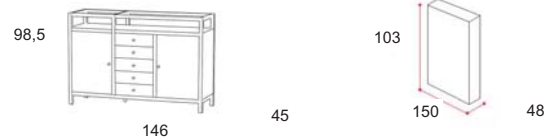

Option 1 : all assembled in 1 BOX